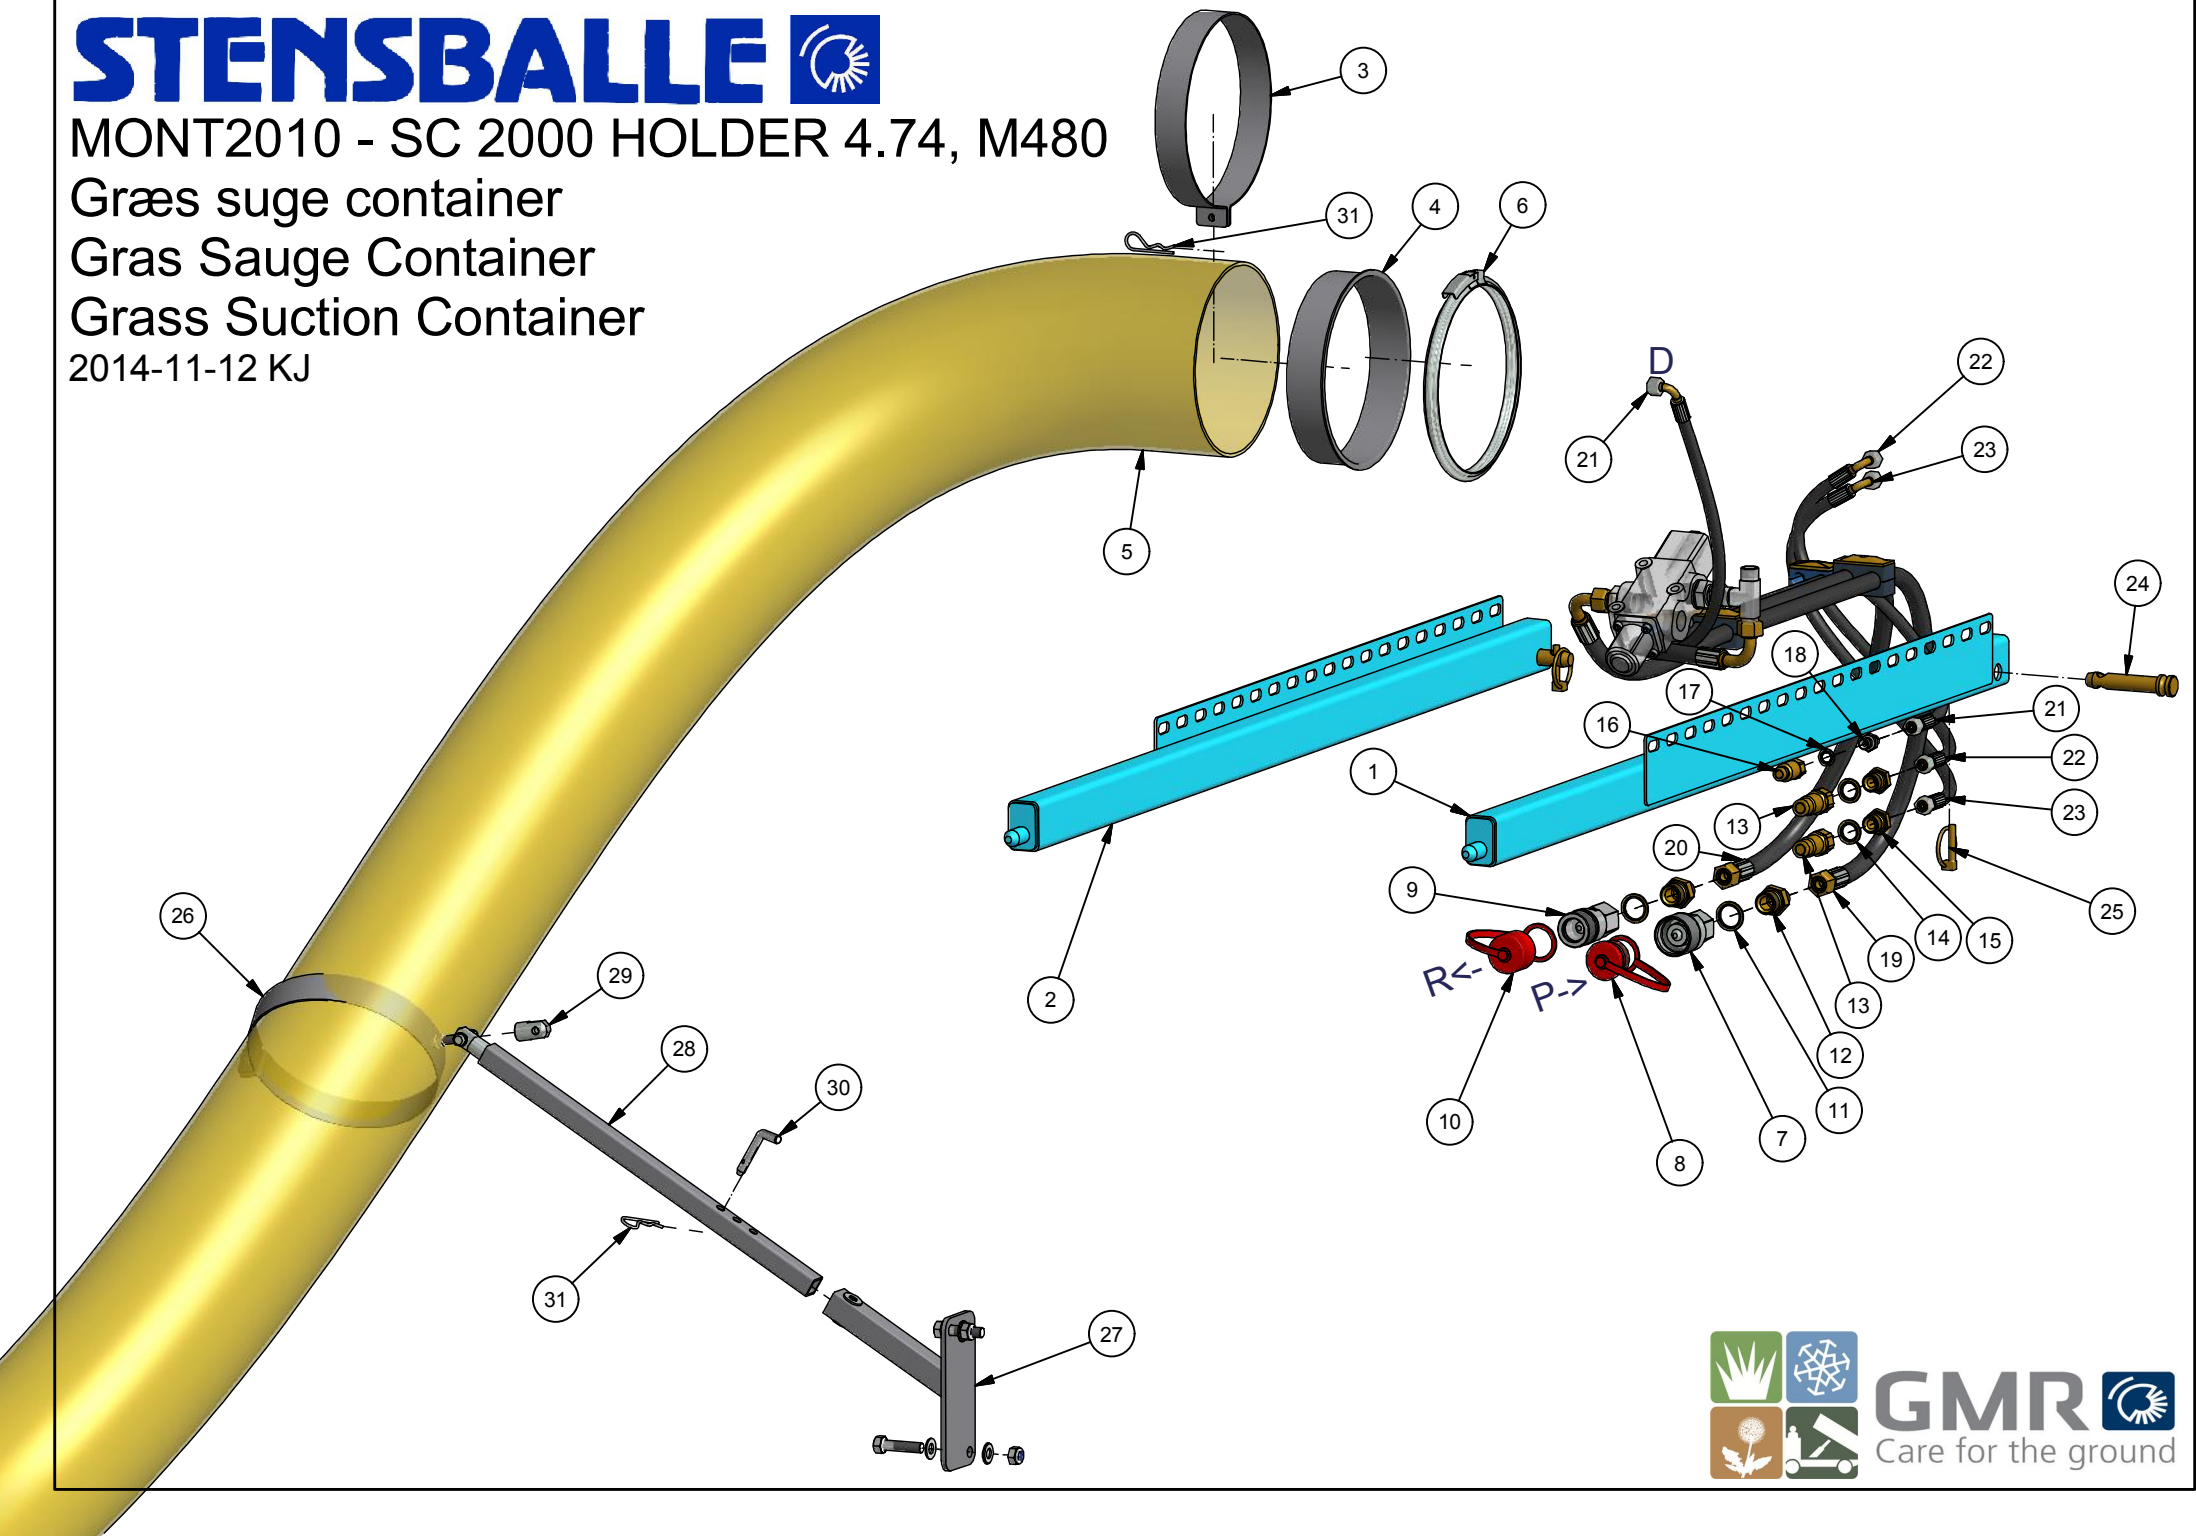

MONT2010 - SC 2000 HOLDER 4.74, M480

Græs suges container

Gras Sauge Container

Grass Suction Container

2014-11-12 KJ

STENSBALLE

Montering, Anpassung SC 2000 Holder 4.74, M480

Model 2014 - 11/11.2014

Part No MONT2010

<i>Pos.</i>	<i>Description</i>	<i>Pcs</i>	<i>Sparepartno</i>	<i>Note</i>
1	Mounting rail left	1	SC-M480-117	
2	Mounting rail right	1	SC-M480-118	
3	Clamping ring	1	SC-A-014	
4	Hose stud	1	SC-A-020	
5	Suction hose Ø230	3,33 m	220-020-209	9" Alfa Pur 7
6	Clamping ring	1	SB224	Lindab SB 224
7	Quick coupling (P)	1	HS12-2	3/4" Voswinkel
8	Dust plug	1	HS12-9	
9	Quick coupling (R)	1	HS12-1	3/4" Voswinkel
10	Dust cap	1	HS12-0	
11	Bonded seal	2	42-000-034	3/4"
12	Nipple	2	02BP1208	3/4" x 1/2"
13	Quick coupling male	2	4230-0141	
14	Bonded seal	2	42-000-012	1/2"
15	Nipple	2	02BP0804	1/2" x 1/4"
16	Quick coupling male	1	4230-0145	
17	Bonded seal	5	42-000-014	1/4"
18	Nipple	5	01BP04	
19	Hydraulic hose	1	033-2000-FB080-FB089	1/2"
20	Hydraulic hose	1	033-2100-FB080-FB089	1/2"
21	Hydraulic hose drain	1	031-2300-FB040-FB049	1/4"
22	Hydraulic hose up	1	031-1000-FB040-FB049	1/4"
23	Hydraulic hose down	1	031-1000-FB040-FB049	1/4"
24	Bolt	2	47-019-065	
25	Linch pin	2	38-000-008	
26	Clamping ring	1	SC-A-013	
27	Hose holder base	1	SC-M480-130	
28	Hose holder rod	1	SC-C350-135	
29	Clevis fork	1	53-200-004	
30	Bolt	1	SC-C350-138	Ø10 x 35
31	Hairpin	1	38-203-070	