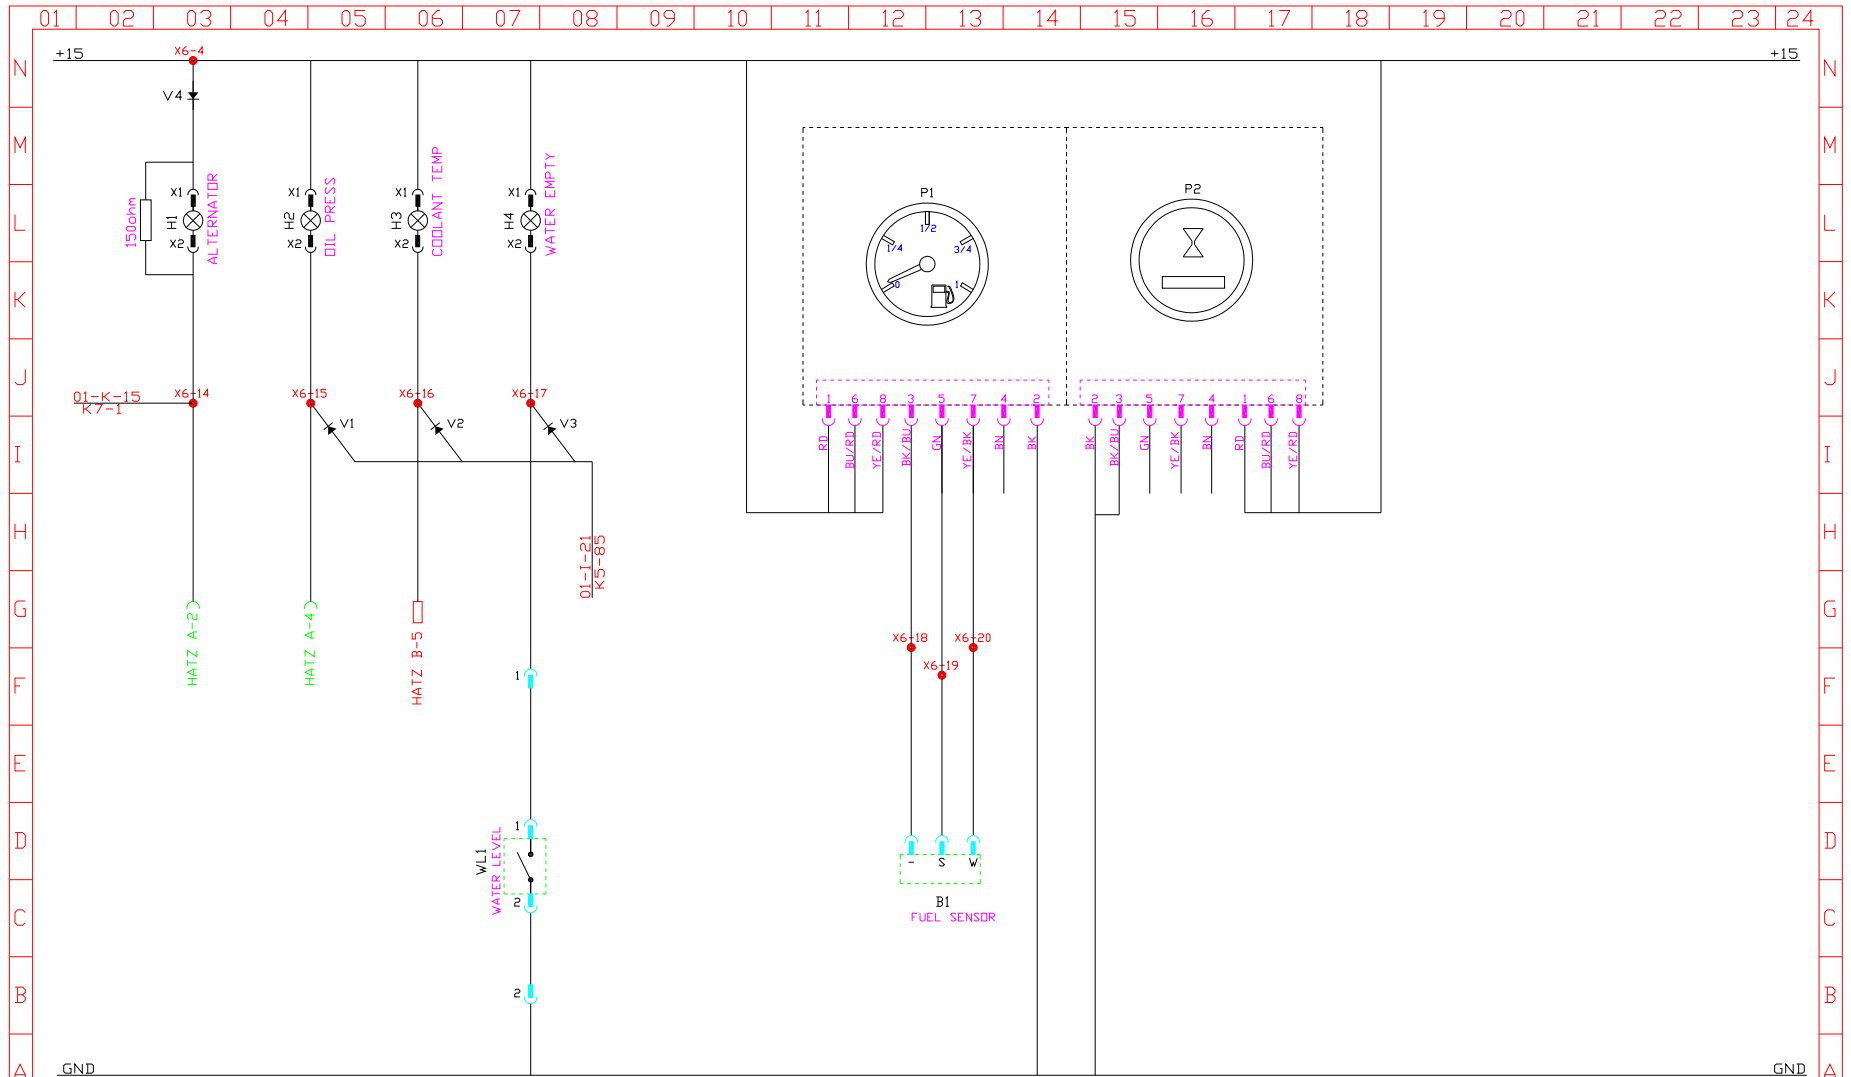

ECO WEEDKILLER

EWK FINLAND OY
Pro 10 & Pro 20 Dual
ELECTRIC SCHEME

Drawing no.	Page	Date	Drawn by
1006	3/3	2.5.2018	TK