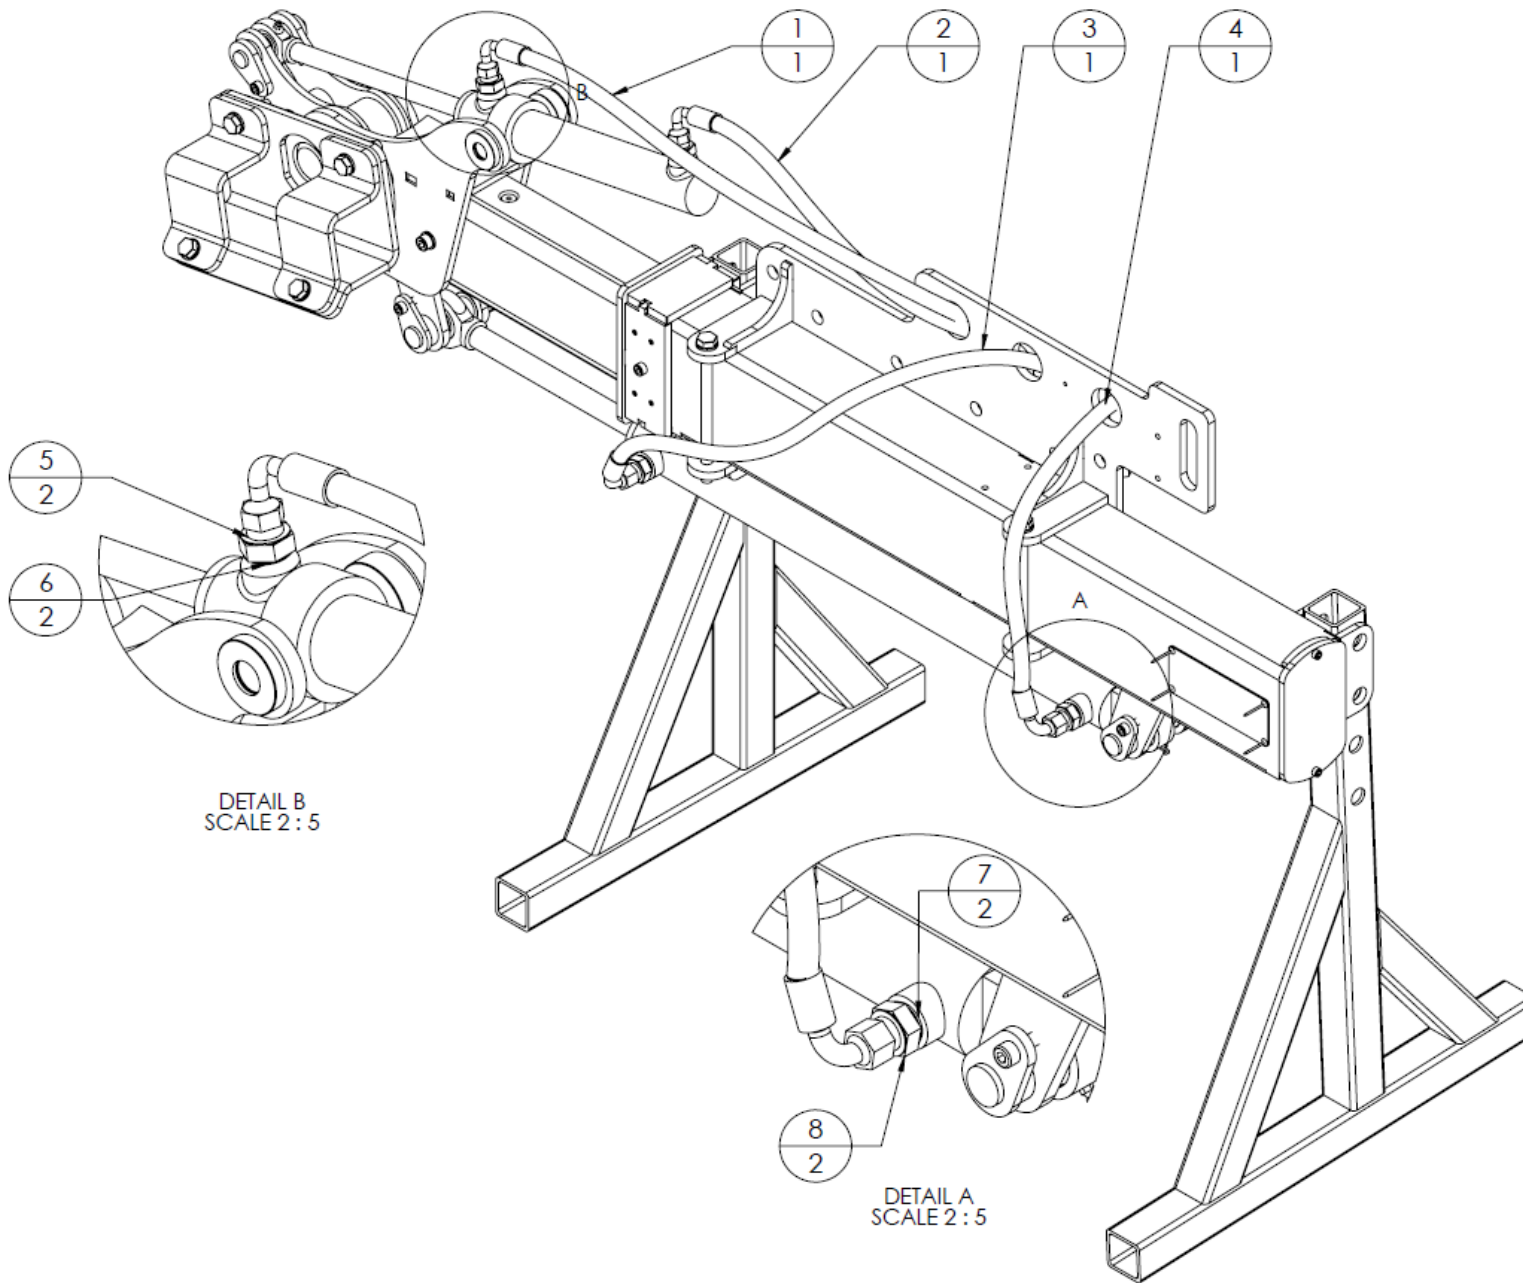

WLA60 hydraulica/hydraulics, Slangen/Hoses

#	Aantal/Number	Artikelcode/Code	Slang Type/Hose Type	Koppeling/Coupling	Koppeling/Coupling	Omschrijving	Description
4	1	BEC406300	2SC-1/4-1800	C08-BF-04	C06-B90-04	SLANG WLA SCHUIFCILINDER STANDAARD	HOSE WLA SLIDECYLINDER STANDARD
3	1	BEC406400	2SC-1/4-1900	C08-BF-04	C06-B90-04	SLANG2 WLA SCHUIFCILINDER STANDAARD	HOSE2 WLA SLIDECYLINDER STANDARD
2	1	BEC406500	2SC-1/4-2000	C08-BF-04	C06-B90-04	SLANG WLA KANTELCIL. STANDAARD	HOSE WLA TILT CYLINDER STANDARD
1	1	BEC406600	2SC-1/4-2300	C08-BF-04	C04-B90-04	SLANG2 KANTELCIL. STANDAARD	HOSE2 WLA TILT CYLINDER STANDARD

WLA60 hydraulica/hydraulics, koppelingen/couplings

#	Aantal/Number	Artikelcode/code	Artikelcode/code	Omschrijving	Description
	4	BEC012500	A08BM-08BM	Adaptor	Adaptor
7	2	BEC046700	F28-06BM-06BM	ADAPTOR 3/8"X3/8" BLIND	ADAPTOR 3/8"X3/8" BLIND
5	2	BEC171500	F28-04BM-04BM	ADAPTOR 1/4X1/4 BLIND	ADAPTOR 1/4X1/4 BLIND
6	2	BEC170600	1071-1/4	Usit afdichting	Usit seal
8	2	BEC170700	1071-3/8	Usit afdichting	Usit seal
	4	BEC170800	1071-1/2	Usit afdichting	Usit seal
	4	BEC013000	A08BF90-08BM	Koppeling	Coupling
	4	BEC013300	TF-12 BLAUW	Beschermhuls	Protection rubber

WLA60 hydrauliek / hydraulics cilinders/cylinders

Aantal/ Number	Artikelcode/Code	Afmetingen/ Dimensions	HOH/CTC	Bodem/Bottom	Stang/Rod	Lassok/ Weld-socket	
1	BEC404400	50x25x600	830	Gelenklager ø 25mm Spherical eye ø 25mm	Gelenklager ø 25mm Spherical eye ø 25mm	2x 3/8	
1	BEC404300	40x20x250	135	Schommeljuk ø 20mm	Gelenklager ø 20mm Spherical eye ø 20mm	2x 1/4