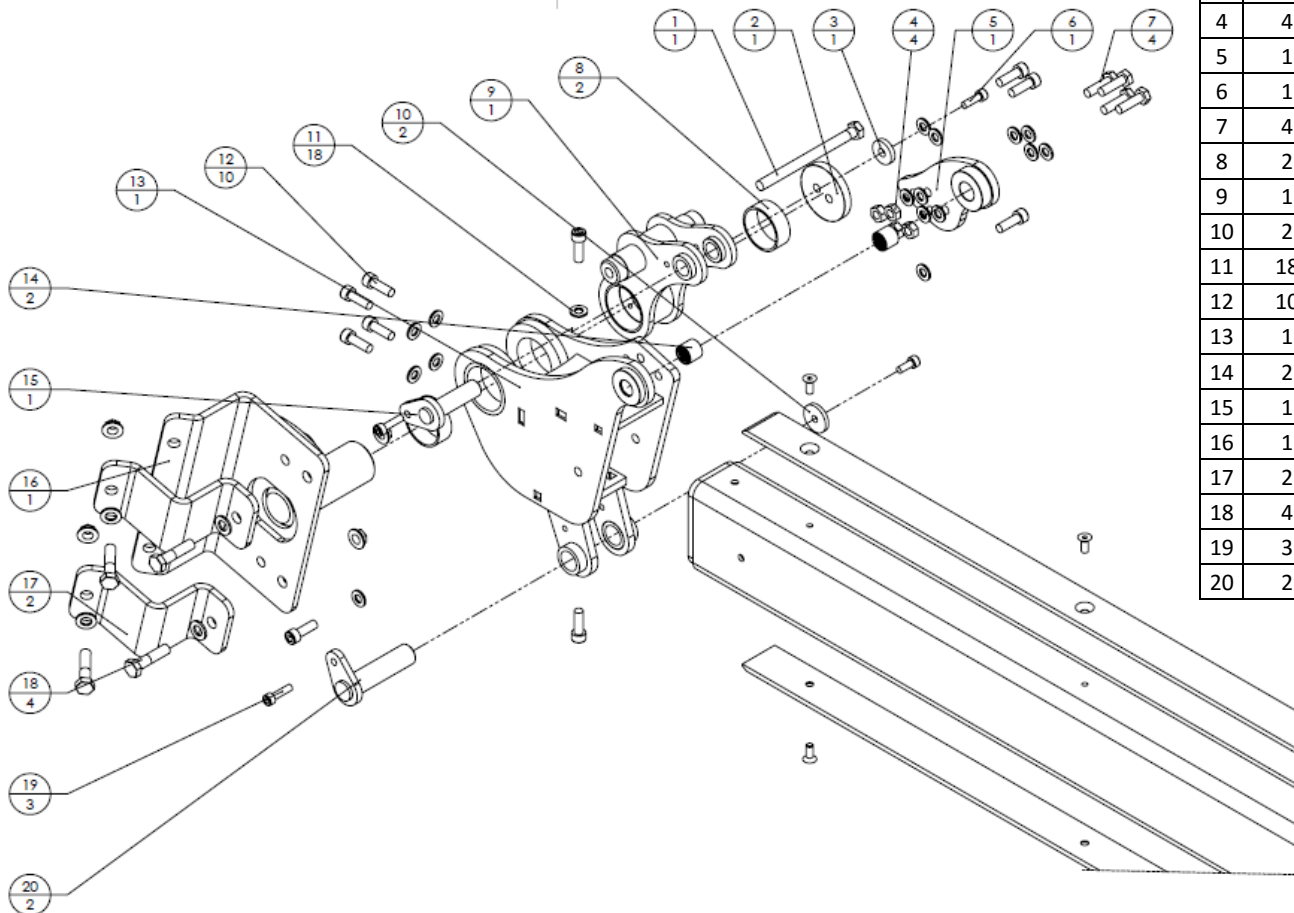

WLA60, uitschuifdeel / sideshift

#	Aantal/ number	Artikelcode/ code	Omschrijving	Description
1	1	91212160129B	Bout M12x150	Bolt M12x150
2	1	BEC403700	Borgring	Lock ring
3	1	BEC404100	Sluiring	Lock ring
4	4	93410	Moer M10	Nut M10
5	1	BEC402800	Cilinderklem	Cilinder clamp
6	1	912830	Inbus M8x30	Socket screw M8x30
7	4	9331035	Bout M10x35	Bolt M10x35
8	2	ZB505520DIN	Glijlagerbus	Bearing Bush
9	1	BEC402500	Draaideel	Turning part
10	2	BEC404200	Borgring	Lock-ring
11	18	125A10	Sluiring M10	Washer M0
12	10	9121030	Inbus M10x30	Socket screw M10x30
13	1	BEC402200	Kokerklem	Tube clamp
14	2	WB202320	Glijlagerbus	Bearing Bush
15	1	BEC402600	Pen 20mm	Pin 20mm
16	1	BEC402300	As klem	Axis clamp
17	2	BEC403600	Klem	Clamp
18	4	9311255	Bout M12x50	Bolt M12x50
19	3	912830	Inbus M8x30	Socket screw M8x30
20	2	BEC402700	Pen 25mm	Pin 25mm

i0; 30-06-2016