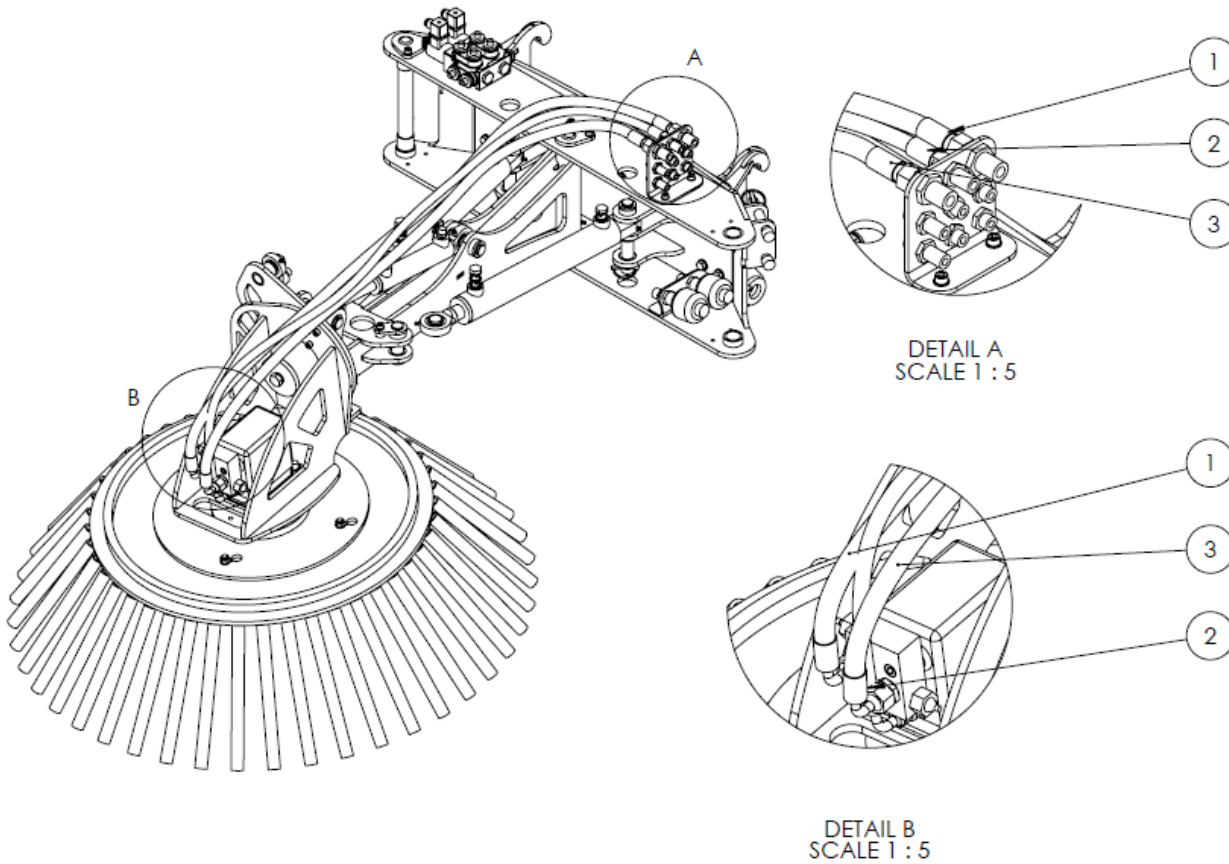

OBKS90-45 hydraulica/hydraulics, slangen/hoses

#	Aantal/ Number	Artikelcode/ Code	Omschrijving	Discription
1	1	BEC250100	Slang OBKS90-45 PTO 1	Hose OBKS90-45 PTO 1
2	1	BEC250300	Slang OBKS90-45 PTO 2	Hose OBKS90-45 PTO 2
3	1	BEC250200	Slang OBKS90-45 PTO 3	Hose OBKS90-45 PTO 3