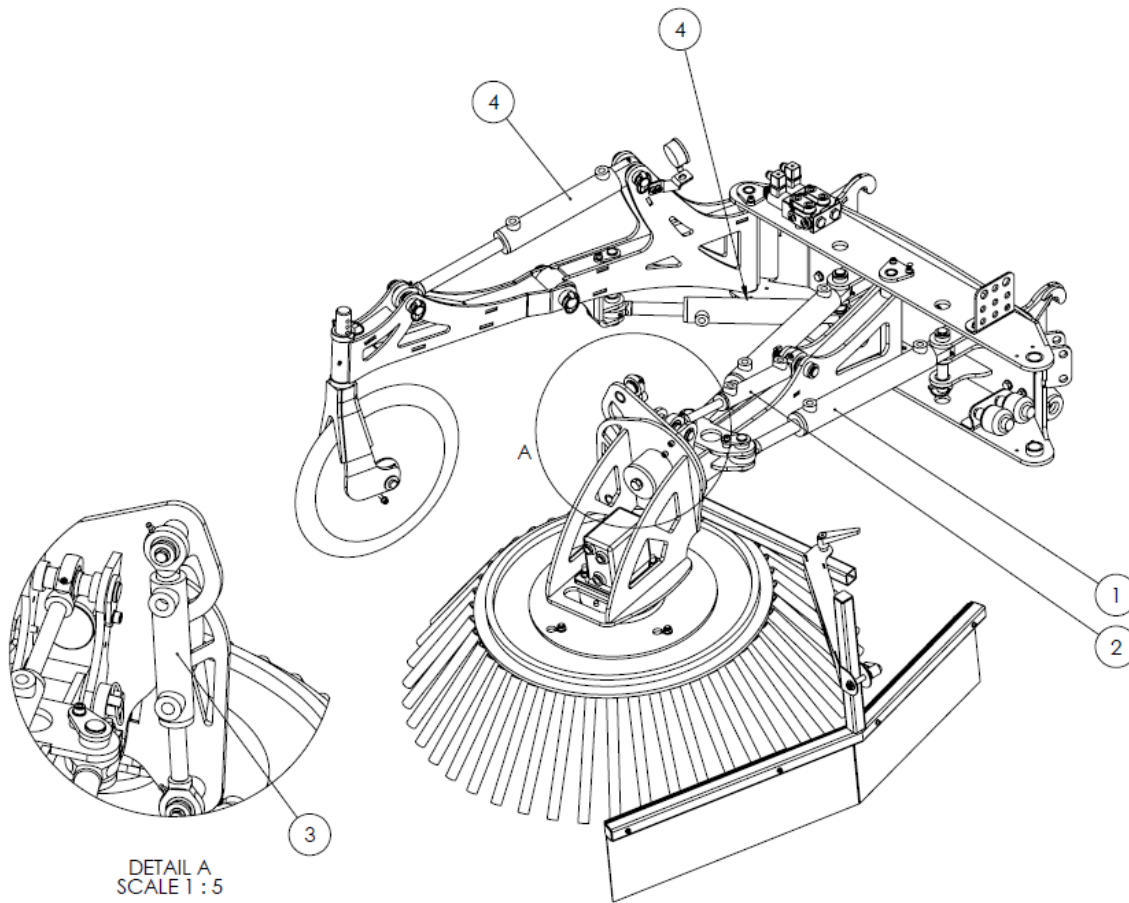

OBKS90-45 hydraulica/hydraulics,
cilinders/cylinders

#	Aantal/ Number	Artikelcode/Code	Omschrijving/ Description	Afmetingen/ Dimensions	HOH/CTC	Bodem/Bottom	Lassok/ Weld-socket	
1	1 1	BEC415300 (links/left) BEC415500 (rechts/right) (smeernippels naar buiten/ greasing points facing outside)	Zwenkcilinder borstelarm/ Swivel Cilinder brush arm	50x30x300	530	Gelenklager ø 25mm	2x 3/8	
2	1	BEC415100	Kantelcilinder borstelkop/ Cilinder to turn over the head	32x20x150	345	Gelenklager ø 25mm	2x 1/4	
3	1	BEC415400	Draaicilinder kop / Cilinder to rotate the head	32x20x100	281	Gelenklager ø 20mm	2x 1/4	
4	2	BEC415200	Cilinder kantensnijmes / Cilinder trimming blade	50x30x200	430	Gelenklager ø 25mm	2x 3/8