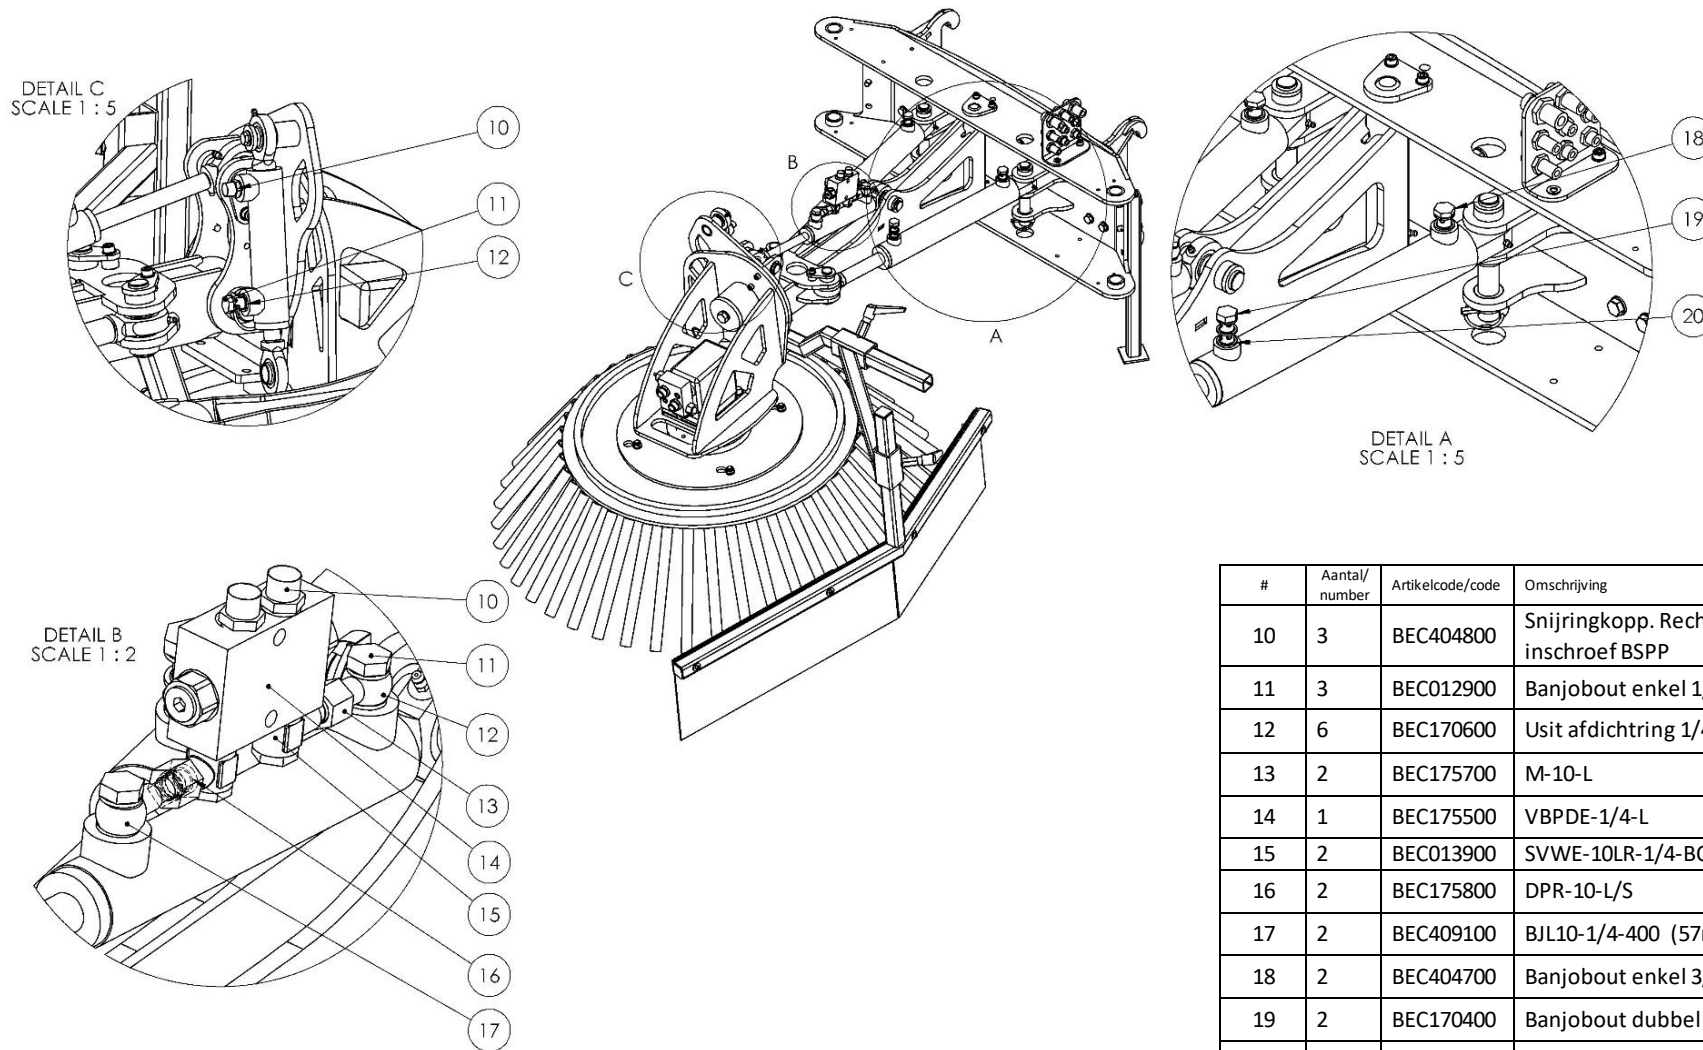

OBKS90-45 hydraulica/hydraulics, koppelingen/couplings

#	Aantal/ number	Artikelcode/code	Omschrijving	Description
10	3	BEC404800	Snijringkopp. Rechte inschroef BSPP	Cutting ring coupling straight screw-in BSPP
11	3	BEC012900	Banjobout enkel 1/4"	Banjobolt single 1/4"
12	6	BEC170600	Usit afdichtring 1/4"	Usit seal 1/4"
13	2	BEC175700	M-10-L	M-10-L
14	1	BEC175500	VBPDE-1/4-L	VBPDE-1/4-L
15	2	BEC013900	SVWE-10LR-1/4-BO	SVWE-10LR-1/4-BO
16	2	BEC175800	DPR-10-L/S	DPR-10-L/S
17	2	BEC409100	BJL10-1/4-400 (57mm)	BJL10-1/4-400 (57mm)
18	2	BEC404700	Banjobout enkel 3/8"	Banjobolt single 3/8"
19	2	BEC170400	Banjobout dubbel 3/8"	Banjobolt double 3/8"
20	10	BEC170700	Usit afdichting 3/8"	Usit seal 3/8"