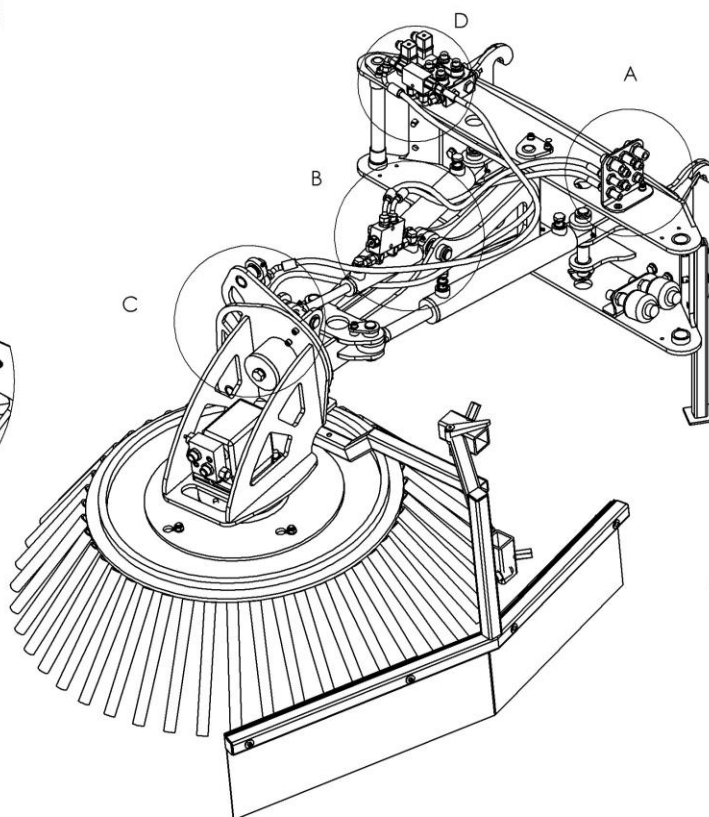

DETAIL A
SCALE 1 : 5