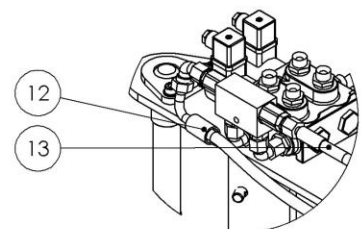

OBKS90-45 hydraulica/hydraulics, slangen/hoses

DETAIL D
SCALE 1 : 5