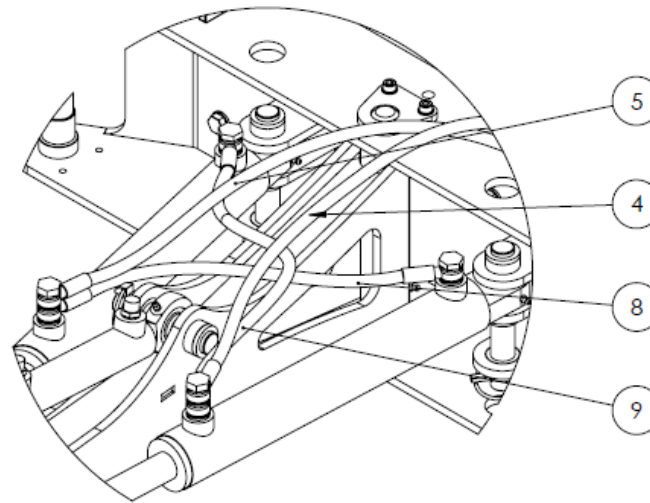

DETAIL B
SCALE 1 : 5

#	Aantal/ Number	Artikelcode/ Code	Omschrijving	Discription
4	1	BEC250600	Slang OBKS90-45 6	Hose OBKS90-45 6
5	1	BEC250700	Slang OBKS90-45 7	Hose OBKS90-45 7
6	1	BEC250500	Slang OBKS90-45 5	Hose OBKS90-45 5
7	1	BEC250400	Slang OBKS90-45 4	Hose OBKS90-45 4
8	2	BEC251000	Slang OBKS90-45 10	Hose OBKS90-45 10