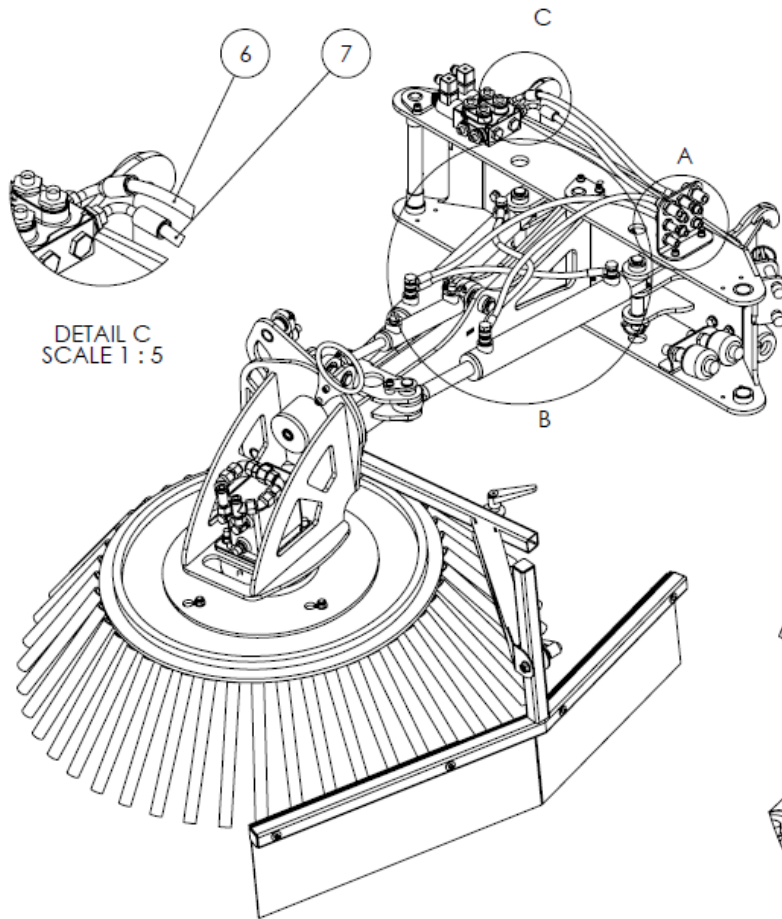

OBKS90-45 hydraulica/hydraulics, slangen/hoses

DETAIL C
SCALE 1 : 5