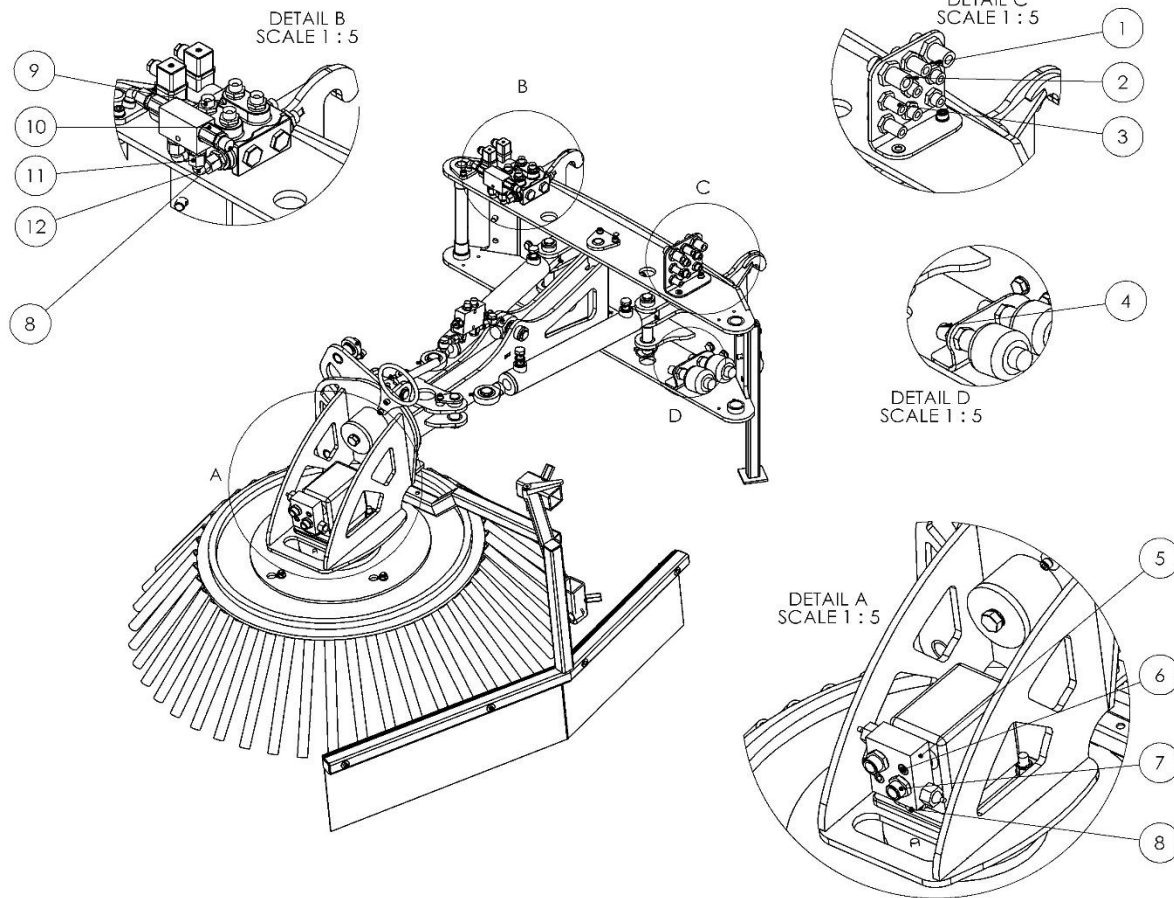

OBKS90-45 hydraulica/hydraulics,
cilinders/cylinders

#	Aantal/ Number	Artikelcode/Code	Omschrijving/ Description	Afmetingen/ Dimensions	HOH/CTC	Bodem/Bottom	Lassok/ Weld-socket	
1	1 1	BEC415300 (links/left) BEC415500 (rechts/right) (smeernippels naar buiten/ greasing points facing outside)	Zwenkcilinder borstelarm/ Swivel Cilinder brush arm	50x30x300	530	Gelenklager ø 25mm	2x 3/8	
2	1	BEC415100	Kantelcilinder borstelkop/ Cilinder to turn over the head	32x20x150	345	Gelenklager ø 25mm	2x 1/4	
3	1	BEC415400	Draaicilinder kop / Cilinder to rotate the head	32x20x100	281	Gelenklager ø 20mm	2x 1/4	
4	2	BEC415200	Cilinder kantensnijmes / Cilinder trimming blade	50x30x200	430	Gelenklager ø 25mm	2x 3/8	

OBKS90-45 hydraulica/hydraulics, koppelingen/couplings

#	Aantal/ number	Artikelcode/code	Omschrijving	Description
1	1	BEC408700	Snijringkopp. Rechte schotkoppeling	Cutting ring coupling straight bulkhead
2	2	BEC408800	Snijringkopp. Rechte schotkoppeling	Cutting ring coupling straight bulkhead
3	6	BEC408600	Snijringkopp. Rechte schotkoppeling	Cutting ring coupling straight bulkhead
4	2	BEC170200	Schotdoorvoerkopp. 1/2" X 1/2"	Bulkhead coupling 1/2" X 1/2"
5	1	BEC220600	Crossover ventiel	Crossover valve
6	2	9121035	Inbus M10 x 35	Socket head M10 x 35
7	2	BEC012200	GE-15LRDE-1-2-BO	GE-15LRDE-1-2-BO
8	5	BEC404800	Snijringkopp. Rechte inschroef BSPP	Cutting ring coupling straight screw-in BSPP
9	8	BEC173900	Snijringkopp. Rechte inschroef	Cutting ring coupling straight screw-in BSPP
10	1	BEC175600	VBPDE-1/4-I	VBPDE-1/4-I
11	2	BEC174200	EVGE-10LRDE-1/4-BO	EVGE-10LRDE-1/4-BO
12	3	BEC340600	EVW-10L-BO	EVW-10L-BO