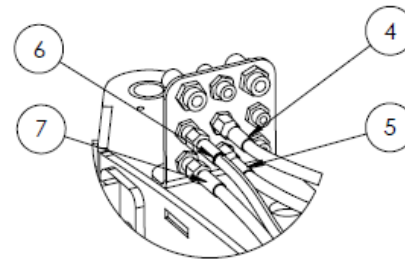

DETAIL A
SCALE 1 : 5