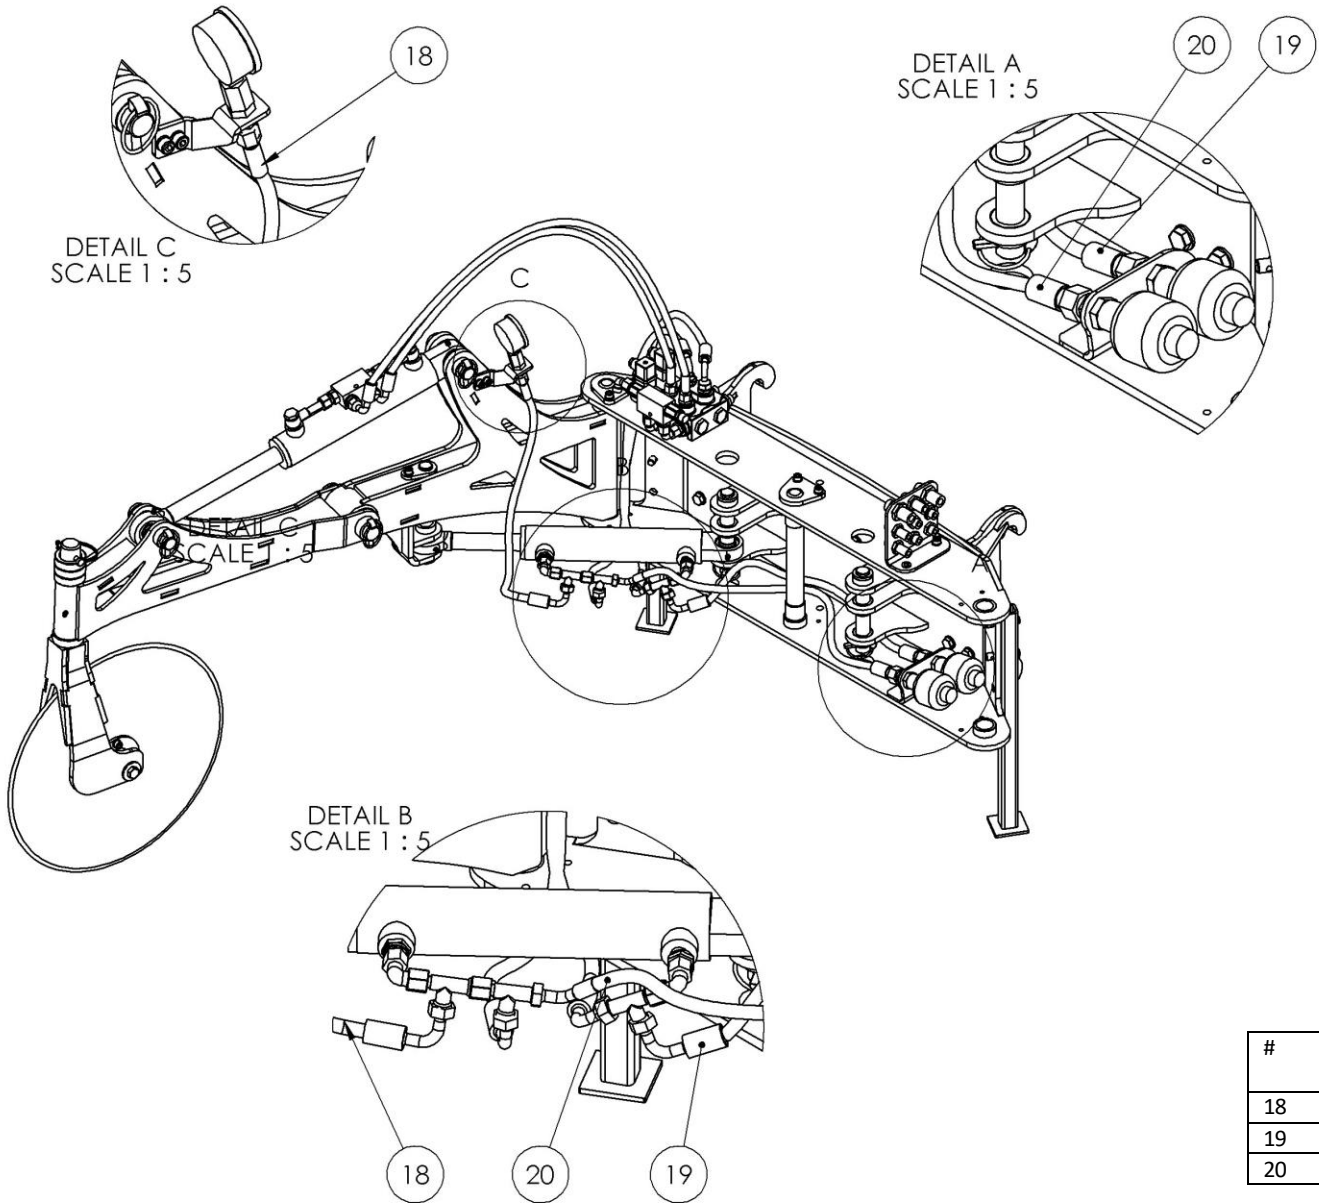

3KS90-45 hydraulica/hydraulics,
ingen/hoses

#	Aantal/ Number	Artikelcode/ Code	Omschrijving	Discription
18	1	BEC251300	Slang OBKS90-45 13	Hose OBKS90-45 13
19	1	BEC251700	Slang OBKS90-45 17	Hose OBKS90-45 17
20	1	BEC251600	Slang OBKS90-45 16	Hose OBKS90-45 16