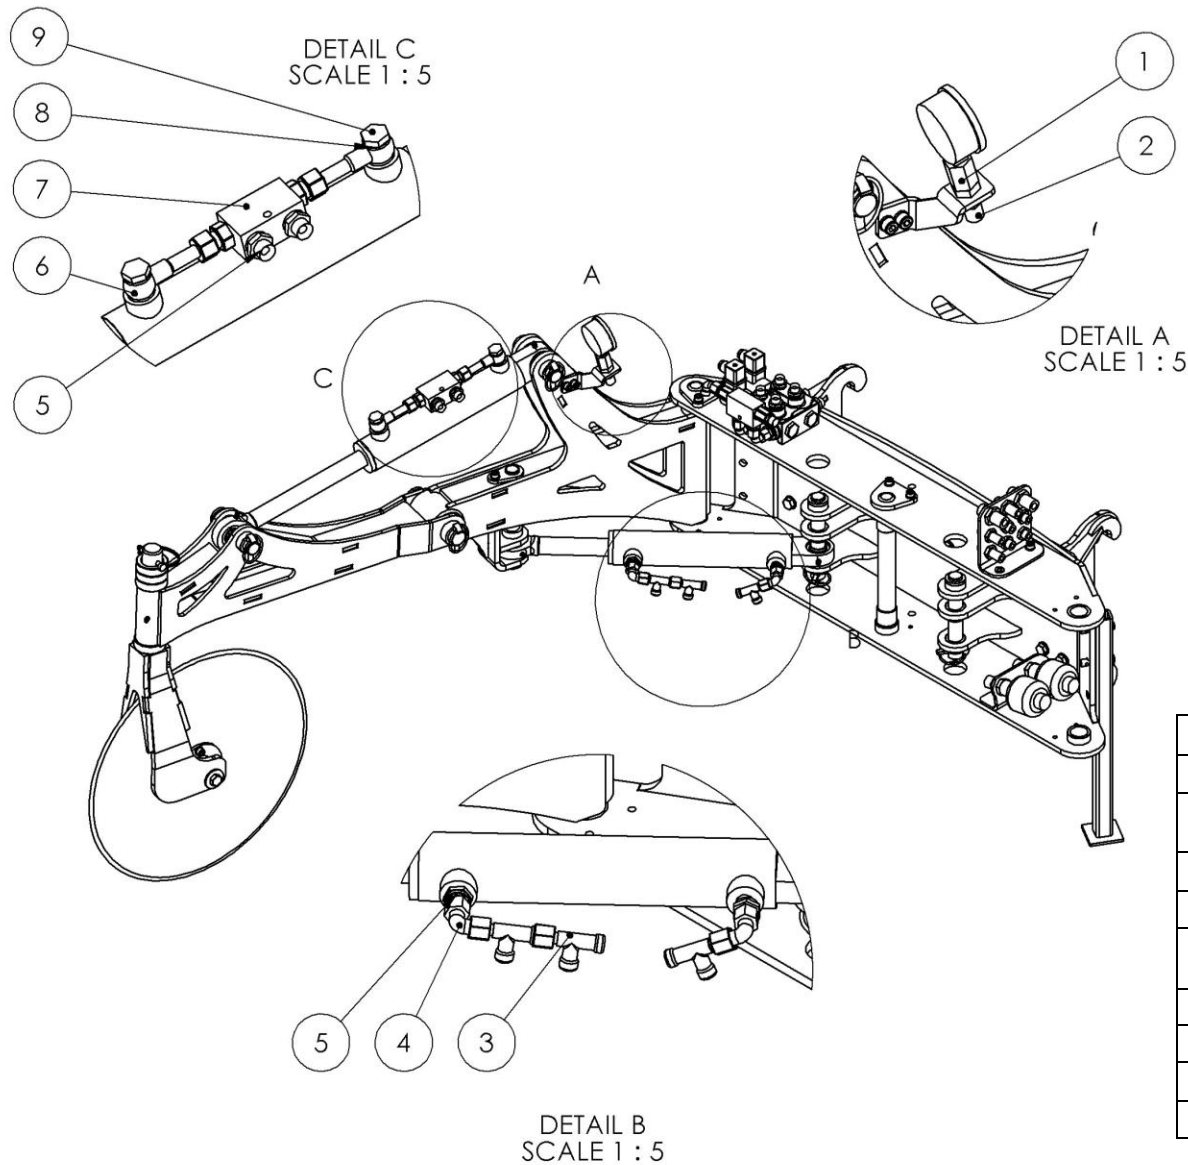

OBKS90-45 hydraulica/hydraulics, koppelingen/couplings

#	Aantal/ number	Artikelcode/code	Omschrijving	Description
1	1	BEC171600	Adaptor 1/4I-3/8-BI/BI	Adaptor 1/4I-3/8-BI/BI
2	1	BEC171700	Schotdoorvoerkopp. 3/8"X3/8"	Bulkhead coupling 3/8"X3/8"
3	3	BEC174100	T-body snijringkoppeling	Cutting ring coupling T-body
4	2	BEC340600	EVW-10L-BO	EVW-10L-BO
5	4	BEC173900	Snijringkopp. Rechte inschroef	Cutting ring coupling straight screw-in BSPP
6	2	BEC408400	Banjoleiding 12-3/8	Banjo pipe 12-3/8
7	1	BEC170100	Dubb. Gest. Klep 3/8	Double steered valve 3/8
8	4	BEC170700	Usit ring 3/8	Usit ring 3/8
9	2	BEC404700	Banjobout 3/8	Banjo Bolt 3/8