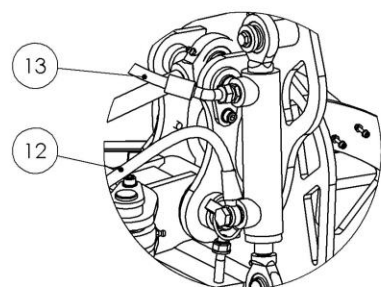

DETAIL C
SCALE 1 : 5