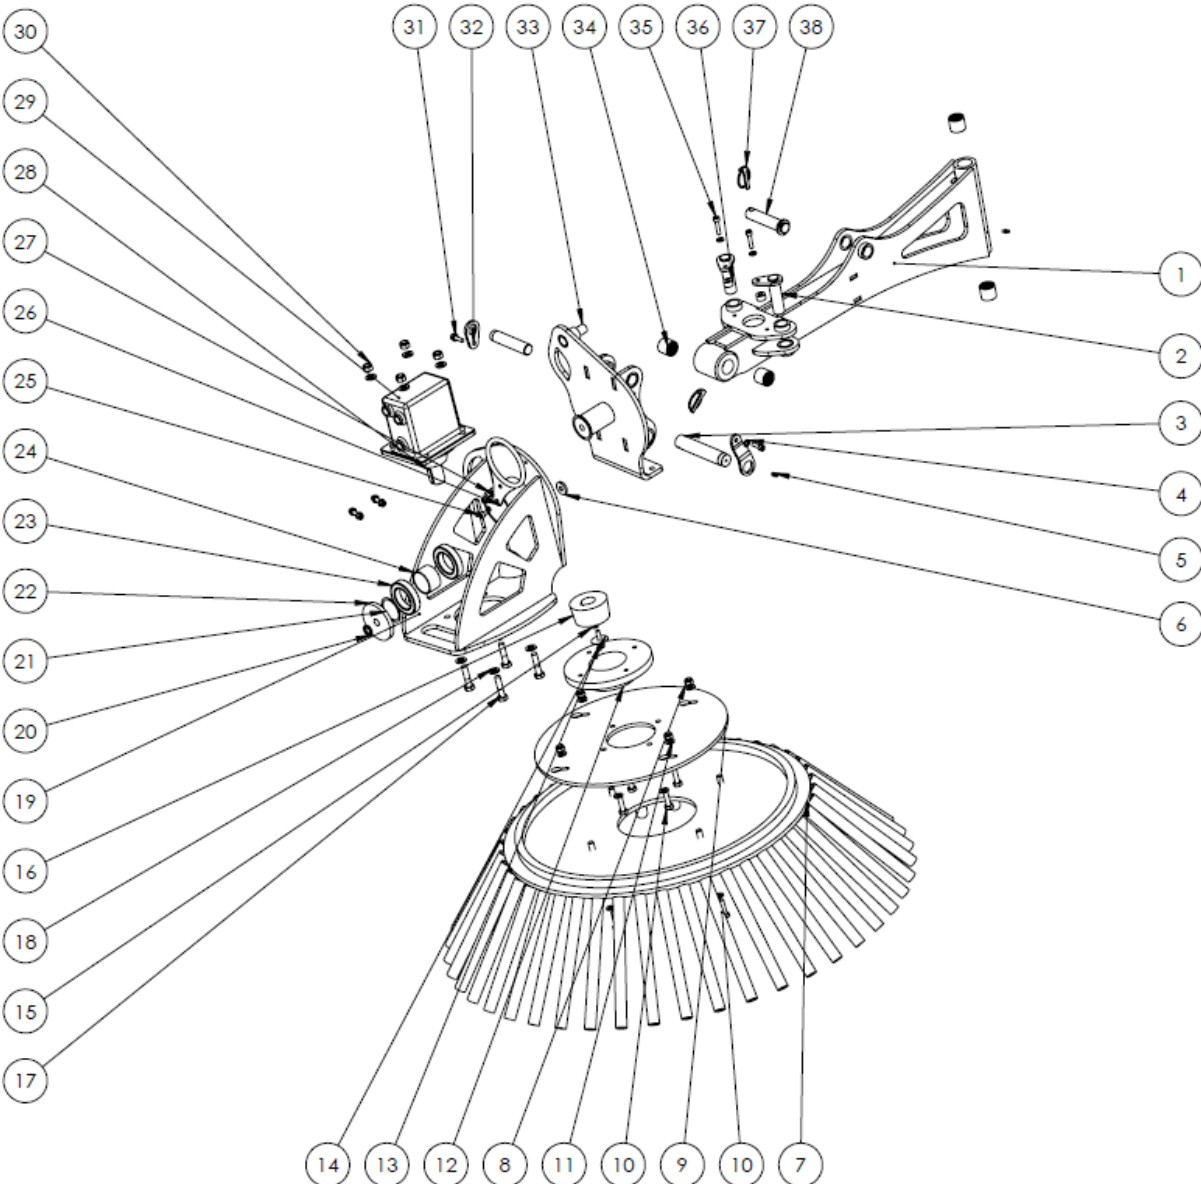

OBKS90-45, Borstelarm/Brush-arm

#	Aantal/ number	Artikelcode/code	Omschrijving	DESCRIPTION
1	1	BEC240500	Hoofdarm	Main arm
2	2	BEC241700	Pen cilinder	Cylinder pin
3	1	BEC241800	Schanierpen kop	Hinge pen
4	4	125A8	Sluitring M8	Flat washer M8
5	2	BEC040600	Smeernippel	Grease nipple
6	2	BEC403800	Opsluitplaat	Retaining Plate
7	1	BEC120500	Borstel	Brush
8	4	98510	Borgmoer M10	Lock nut M10
9	1	BEC242700	Montageschijf borstel	Mounting plate brush
10	4	9331035	Tapbout M10x35	Hex screw M10x35
11	12	125A10	Sluitring M10	Flat washer M10
12	1	SE126TL	Kettingwiel Taperlock	Sprocket taperlock
13	1	933825	Tapbout M8x25	Hex screw M8x25
14	1	CR84015	Carrosseriering	Coach bolt washer
15	1	127B8	Veerring M8	Spring washer M8
16	1	251732TLKR	Klembus taperlock	Taperlock bush
17	4	9311250	Bout M12x50	Bolt M12x50
18	8	125A12	Sluitring M12	Flat washer M12
19	1	BEC240700	Motorplaat1	Motor mounting1
20	1	9331650	Bout M16x50	Bolt M16x50
20	1	NL16P005	Borgring Nordlock 5p M16	Lockring Nordlock 5p M16
21	3	BEC242300	Afstandsring lagerhuis	Spacer
22	1	BEC242200	Deksel lagerhuis	Bearing cover
23	2	60102RS	Groefkogellager	Ball bearing
24	1	BEC242400	Tussenbus lagerhuis	bearing housing
25	2	912816	Inbusbout M8x16	Hex sock bolt M8x16
26	1	BEC120400	Ring hydroslagen	Ring hydrohose
27	2	127B8	Veerring M8	Spring washer M8
28	1	BEC121000	Inlegspie OBKS	Parallel key OBKS
29	1	BEC121100	Motor ((EP)MS W200-C)	Motor ((EP)MS W200-C)
30	4	98512	Borgmoer M12	Lock nut M12
31	2	912825	Inbusbout M8x25	Hex sock bolt M8x25
32	1	BEC241900	Pen cilinder kop	Cylinder pin head
33	1	BEC240600	Motormontagekantel	Engine Mounting tilt
	2	825VT	Tensilock bout M8 x 25	Tensilock bolt M8 x 25
34	4	WB303430	Glijlagerbus	Plain bearing bush
35	2	912835	Inbusbout M8x35	Hex sock bolt M8x35
36	2	BEC406900	Vulbus M8x 12	Spacer M8x 12
37	2	LP11KR	Borgpen	Linch pin
38	1	BEC241300	Pen cilinder hoofdarm	Cylinder pin arm