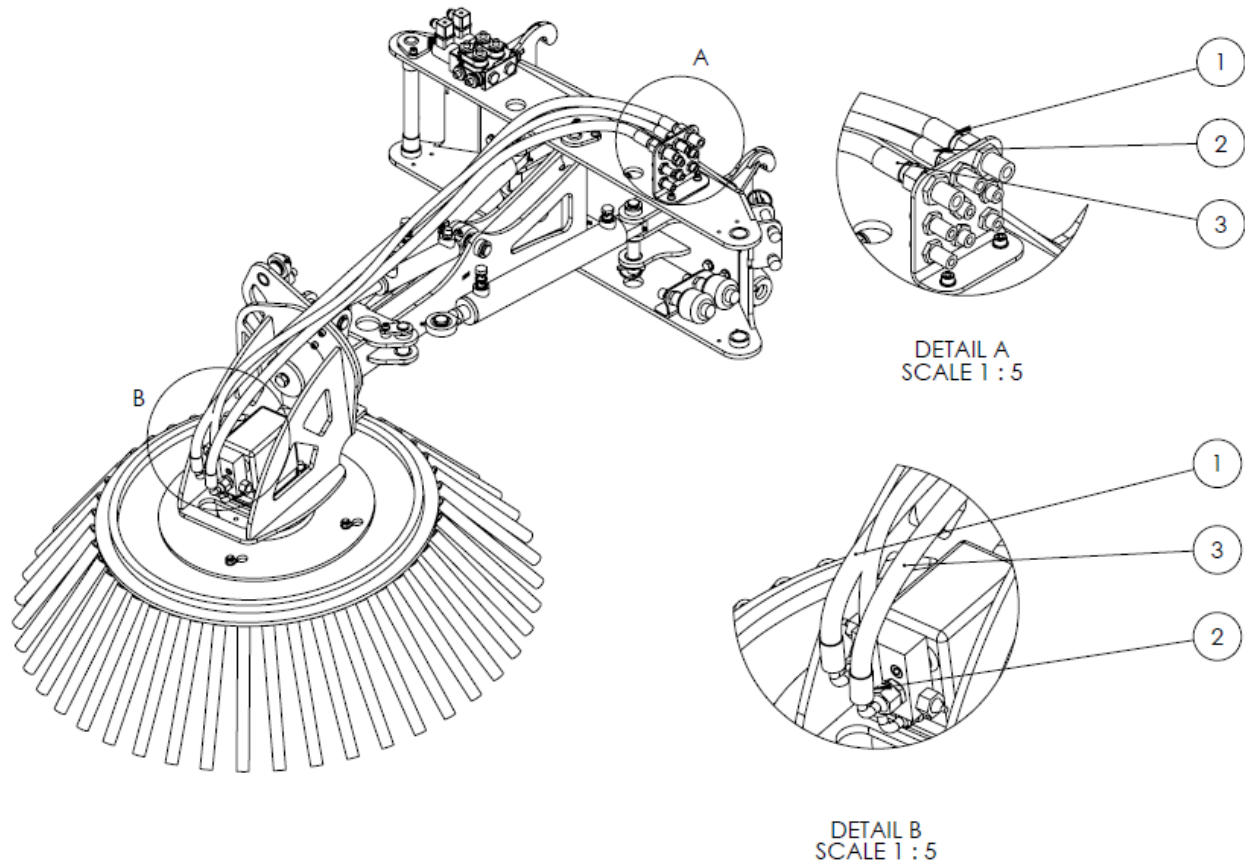

DETAIL C
SCALE 1:5

OB90 Hydraulische cilinders/Hydraulic cylinders

#	Aantal/ Number	Artikelcode/Code	Afmetingen/ Dimensions	HOH/ CTC	Bodem/Bottom	Stang/Rod	Lassok/ Weld-socket	
1	1 1	BEC415300 (links / left) BEC415500 (rechts / right) (smeernippels naar buiten/ greasing points facing outside)	50x30x300	530	Gelenklager ø 25mm	Gelenklager ø 25mm	2x 3/8	
2	1	BEC415100	32x20x150	345	Gelenklager ø 25mm	Gelenklager ø 25mm	2x 1/4	
3	1	BEC415400	32x20x100	281	Gelenklager ø 20mm	Gelenklager ø 20mm	2x 1/4	

7 Onderdelenlijst OB90; 26-07-2017

OB90 hydraulica/hydraulics, koppelingen/couplings

#	Aantal/ number	Artikelcode/code	Omschrijving	Description
1	1	BEC408700	Snijringkopp. Rechte schotkoppeling	Cutting ring coupling straight bulkhead
2	2	BEC408800	Snijringkopp. Rechte schotkoppeling	Cutting ring coupling straight bulkhead
3	6	BEC408600	Snijringkopp. Rechte schotkoppeling	Cutting ring coupling straight bulkhead
4	1	BEC220600	Crossover ventiel	Crossover valve
5	2	9121035	Inbus M10 x 35	Socket head M10 x 35
6	2	BEC012200	GE-15LRDE-1-2-BO	GE-15LRDE-1-2-BO
7	5	BEC404800	Snijringkopp. Rechte inschroef BSPP	Cutting ring coupling straight screw-in BSPP

OB90 hydraulica/hydraulics, koppelingen/couplings

#	Aantal/ number	Artikelcode/code	Omschrijving	Description
10	3	BEC404800	Snijringkopp. Rechte inschroef BSPP	Cutting ring coupling straight screw-in BSPP
11	3	BEC012900	Banjobout enkel 1/4"	Banjobolt single 1/4"
12	6	BEC170600	Usit afdichtring 1/4"	Usit seal 1/4"
13	2	BEC175700	M-10-L	M-10-L
14	1	BEC175500	VBPDE-1/4-L	VBPDE-1/4-L
15	2	BEC013900	SVWE-10LR-1/4-BO	SVWE-10LR-1/4-BO
16	2	BEC175800	DPR-10-L/S	DPR-10-L/S
17	2	BEC409100	BJL10-1/4-400 (57mm)	BJL10-1/4-400 (57mm)
18	2	BEC404700	Banjobout enkel 3/8"	Banjobolt single 3/8"
19	2	BEC170400	Banjobout dubbel 3/8"	Banjobolt double 3/8"
20	10	BEC170700	Usit afdichting 3/8"	Usit seal 3/8"