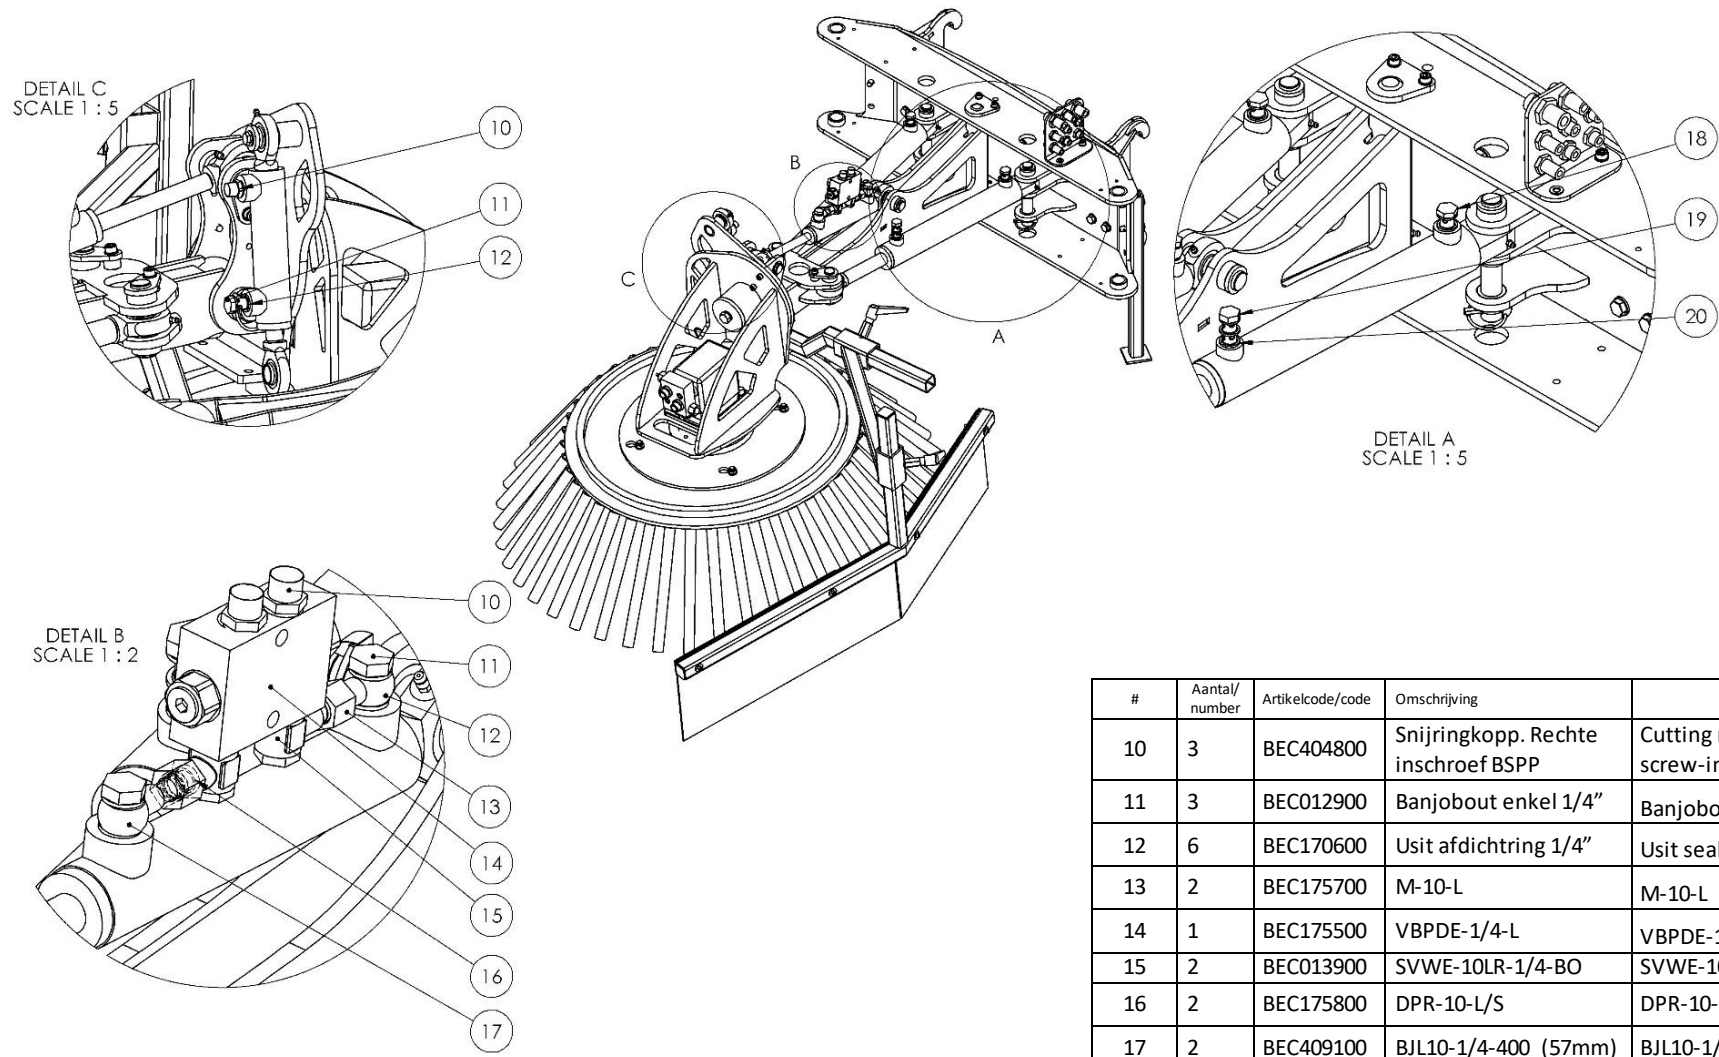

OB90 hydraulica/hydraulics, koppelingen/couplings

#	Aantal/ number	Artikelcode/code	Omschrijving	Description
10	3	BEC404800	Snijringkopp. Rechte inschroef BSPP	Cutting ring coupling straight screw-in BSPP
11	3	BEC012900	Banjobout enkel 1/4"	Banjobolt single 1/4"
12	6	BEC170600	Usit afdichtring 1/4"	Usit seal 1/4"
13	2	BEC175700	M-10-L	M-10-L
14	1	BEC175500	VBPDE-1/4-L	VBPDE-1/4-L
15	2	BEC013900	SVWE-10LR-1/4-BO	SVWE-10LR-1/4-BO
16	2	BEC175800	DPR-10-L/S	DPR-10-L/S
17	2	BEC409100	BJL10-1/4-400 (57mm)	BJL10-1/4-400 (57mm)
18	2	BEC404700	Banjobout enkel 3/8"	Banjobolt single 3/8"
19	2	BEC170400	Banjobout dubbel 3/8"	Banjobolt double 3/8"
20	10	BEC170700	Usit afdichting 3/8"	Usit seal 3/8"