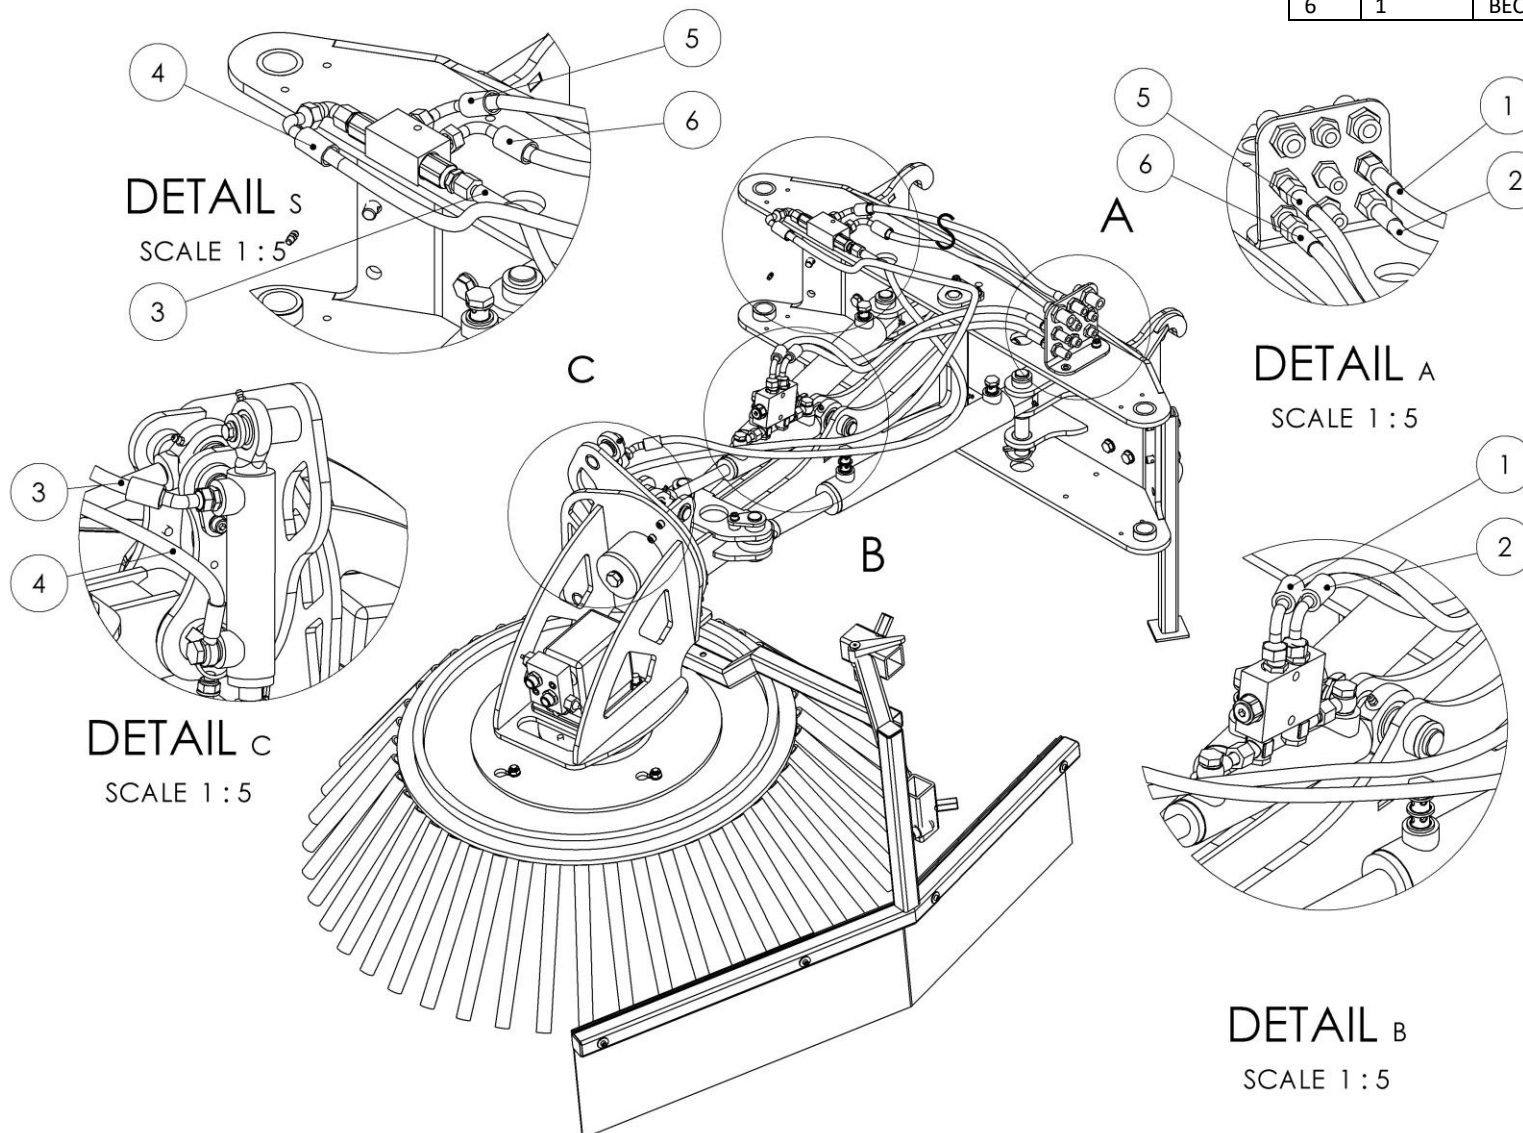

OB90 hydraulica/hydraulics, slangen/hoses

#	Aantal/ Number	Artikelcode/ Code	Omschrijving	Discription
1	1	BEC250800	Slang	Hose
2	1	BEC250900	Slang	Hose
3	1	BEC252000	Slang	Hose
4	1	BEC251800	Slang	Hose
5	1	BEC250500	Slang	Hose
6	1	BEC250400	Slang	Hose

07-2017