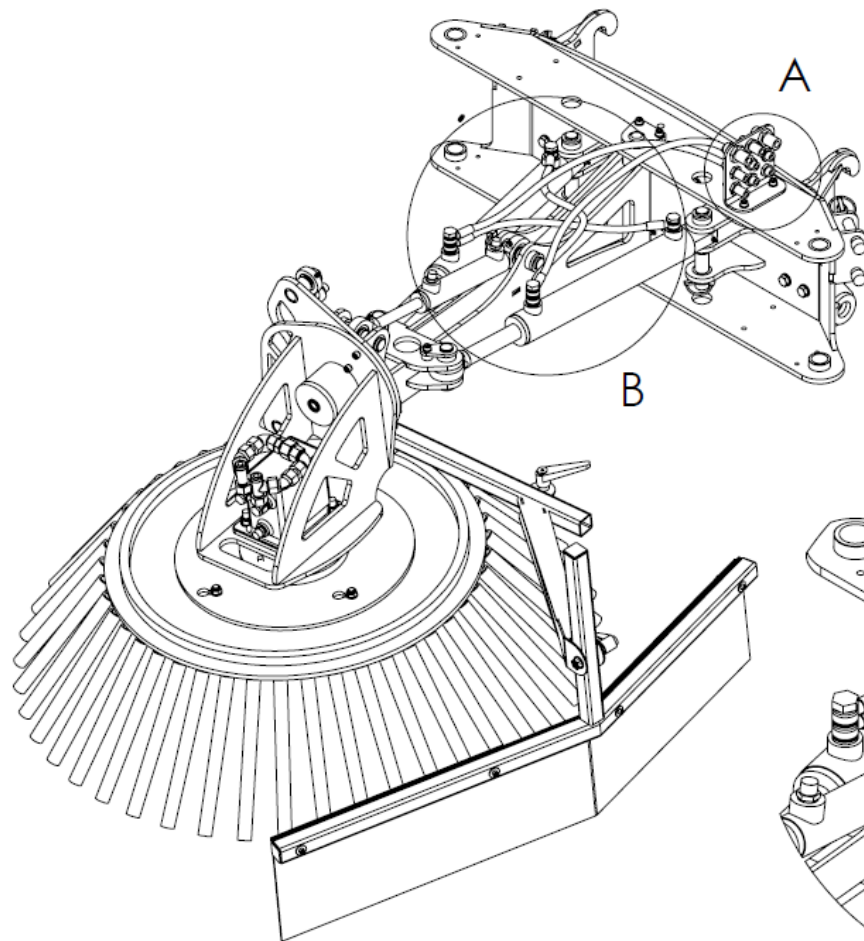

DETAIL A
SCALE 1 : 5