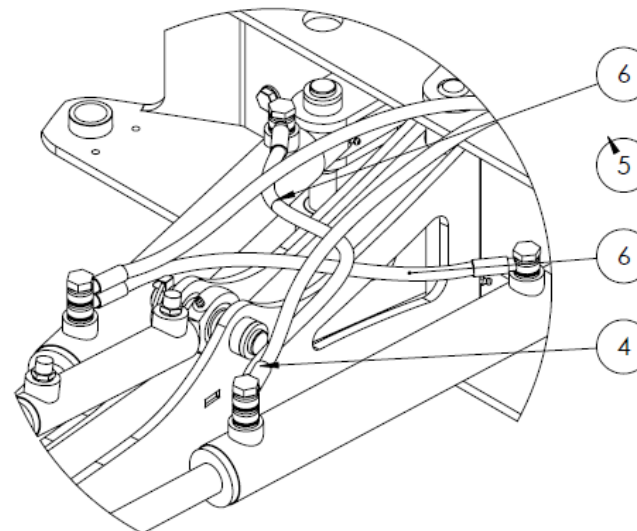

DETAIL B
SCALE 1 : 5

#	Aantal/ Number	Artikelcode/ Code	Omschrijving	Discription
4	1	BEC250600	Slang OBKS90-45 6	Hose OBKS90-45 6
5	1	BEC250700	Slang OBKS90-45 7	Hose OBKS90-45 7
6	2	BEC251000	Slang OBKS90-45 10	Hose OBKS90-45 10