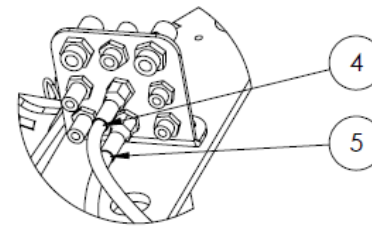

DETAIL A
SCALE 1 : 5